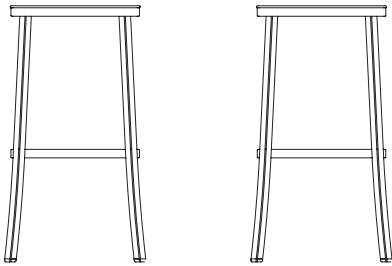

1INCH by JASPER MORRISON

1 Inch Collection features a chair and armchair, stools in 3 heights, and café and bar tables. Frames are made using a 1" tube of recycled aluminum, which is combined with 100% reclaimed wood polypropylene, plywood or upholstered fabric or leather.

1 INCH STACKING CHAIR (STACKS 6 HIGH)

1 INCH ARMCHAIR

1 INCH SMALL STOOL

1 INCH COUNTER STOOL

1 INCH BARSTOOL

1 INCH CAFE TABLE 24"/30"/36"

1 INCH BAR TABLE 24"/30"

FRAME/TABLE LEGS: RECYCLED ALUMINUM. HAND BRUSHED, CLEAR ANODIZED FINISH, OR POWDER COATED.