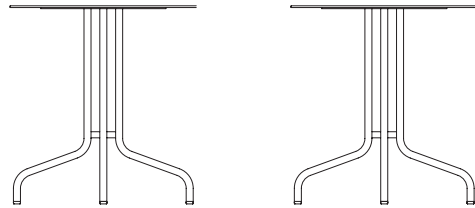

1INCH by JASPER MORRISON

1 Inch Collection features a chair and armchair, stools in 3 heights, and café and bar tables. Frames are made using a 1" tube of recycled aluminum, which is combined with 100% reclaimed wood polypropylene, plywood or upholstered fabric or leather.

1 INCH STACKING CHAIR (STACKS 6 HIGH)

1 INCH ARMCHAIR

1 INCH SMALL STOOL

1 INCH COUNTER STOOL

1 INCH BARSTOOL

1 INCH CAFE TABLE 24"/30"/36"

1 INCH BAR TABLE 24"/30"

FRAME/TABLE LEGS: RECYCLED ALUMINUM. HAND BRUSHED, CLEAR ANODIZED FINISH, OR POWDER COATED.