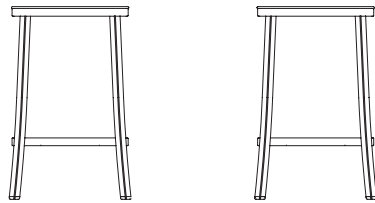

1INCH by JASPER MORRISON

1 Inch Collection features a chair and armchair, stools in 3 heights, and café and bar tables. Frames are made using a 1" tube of recycled aluminum, which is combined with 100% reclaimed wood polypropylene, plywood or upholstered fabric or leather.

For the 1 Inch Collection, Jasper Morrison tapped into Emeco's heritage in hand crafting recycled aluminum, and leveraged its signature strength, light weight, and sustainability. Emeco and Jasper Morrison together have created a collection that reflects our values and uncompromising standards - a seating family that is strong, simple, timeless, and engineered to last.

1 INCH STACKING CHAIR (STACKS 6 HIGH)

1 INCH ARMCHAIR

1 INCH SMALL STOOL

1 INCH COUNTER STOOL

1 INCH BARSTOOL

1 INCH CAFE TABLE 24"/30"/36"

1 INCH BAR TABLE 24"/30"

FRAME/TABLE LEGS: RECYCLED ALUMINUM. HAND BRUSHED, CLEAR ANODIZED FINISH, OR POWDER COATED.