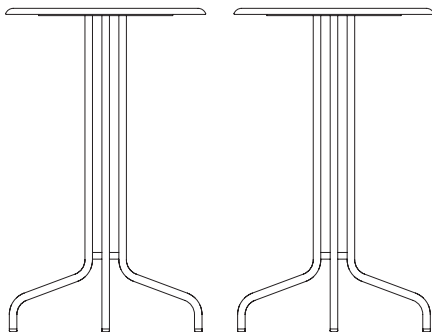

1INCH by JASPER MORRISON

1 Inch Collection features a chair and armchair, stools in 3 heights, and café and bar tables. Frames are made using a 1" tube of recycled aluminum, which is combined with 100% reclaimed wood polypropylene, plywood or upholstered fabric or leather.

1 INCH STACKING CHAIR (STACKS 6 HIGH)

1 INCH ARMCHAIR

1 INCH SMALL STOOL

1 INCH COUNTER STOOL

1 INCH BARSTOOL

1 INCH CAFE TABLE 24"/30"/36"

1 INCH BAR TABLE 24"/30"

FRAME/TABLE LEGS: RECYCLED ALUMINUM. HAND BRUSHED, CLEAR ANODIZED FINISH, OR POWDER COATED.