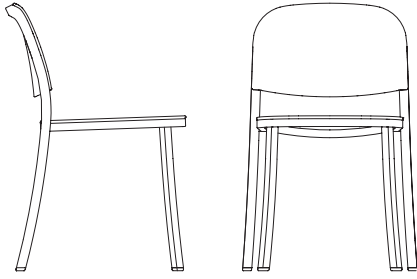

1INCH by JASPER MORRISON

1 Inch Collection features a chair and armchair, stools in 3 heights, and café and bar tables. Frames are made using a 1" tube of recycled aluminum, which is combined with 100% reclaimed wood polypropylene, plywood or upholstered fabric or leather.

For the 1 Inch Collection, Jasper Morrison tapped into Emeco's heritage in hand crafting recycled aluminum, and leveraged its signature strength, light weight, and sustainability. Emeco and Jasper Morrison together have created a collection that reflects our values and uncompromising standards - a seating family that is strong, simple, timeless, and engineered to last.

1 INCH STACKING CHAIR (STACKS 6 HIGH)

1 INCH ARMCHAIR

1 INCH SMALL STOOL

1 INCH COUNTER STOOL

1 INCH BARSTOOL

1 INCH CAFE TABLE 24"/30"/36"

1 INCH BAR TABLE 24"/30"

FRAME/TABLE LEGS: RECYCLED ALUMINUM. HAND BRUSHED, CLEAR ANODIZED FINISH, OR POWDER COATED.