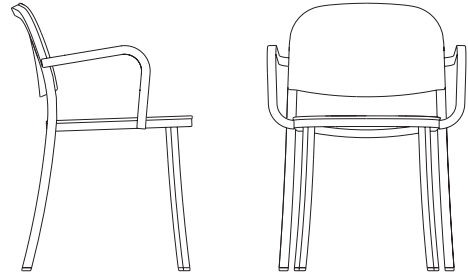

1INCH by JASPER MORRISON

1 Inch Collection features a chair and armchair, stools in 3 heights, and café and bar tables. Frames are made using a 1" tube of recycled aluminum, which is combined with 100% reclaimed wood polypropylene, plywood or upholstered fabric or leather.

For the 1 Inch Collection, Jasper Morrison tapped into Emeco's heritage in hand crafting recycled aluminum, and leveraged its signature strength, light weight, and sustainability. Emeco and Jasper Morrison together have created a collection that reflects our values and uncompromising standards - a seating family that is strong, simple, timeless, and engineered to last.

1 INCH STACKING CHAIR (STACKS 6 HIGH)

1 INCH ARMCHAIR

1 INCH SMALL STOOL

1 INCH COUNTER STOOL

1 INCH BARSTOOL

1 INCH CAFE TABLE 24"/30"/36"

1 INCH BAR TABLE 24"/30"

FRAME/TABLE LEGS: RECYCLED ALUMINUM. HAND BRUSHED, CLEAR ANODIZED FINISH, OR POWDER COATED.