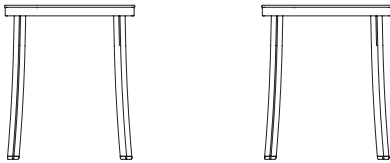

1INCH by JASPER MORRISON

1 Inch Collection features a chair and armchair, stools in 3 heights, and café and bar tables. Frames are made using a 1" tube of recycled aluminum, which is combined with 100% reclaimed wood polypropylene, plywood or upholstered fabric or leather.

For the 1 Inch Collection, Jasper Morrison tapped into Emeco's heritage in hand crafting recycled aluminum, and leveraged its signature strength, light weight, and sustainability. Emeco and Jasper Morrison together have created a collection that reflects our values and uncompromising standards - a seating family that is strong, simple, timeless, and engineered to last.

1 INCH STACKING CHAIR (STACKS 6 HIGH)

1 INCH ARMCHAIR

1 INCH SMALL STOOL

1 INCH COUNTER STOOL

1 INCH BARSTOOL

1 INCH CAFE TABLE 24"/30"/36"

1 INCH BAR TABLE 24"/30"

FRAME/TABLE LEGS: RECYCLED ALUMINUM. HAND BRUSHED, CLEAR ANODIZED FINISH, OR POWDER COATED.